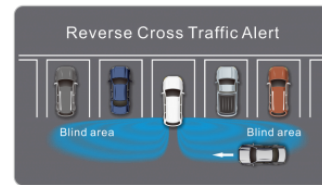

The BSS1LPB is based on microwave radar technology for extended distance and sensitivity. It adds an extra set of eyes and warns the driver if there are any vehicles in either blind spot before and during a lane change maneuver.

Rydeen's system uses GPS to initiate operation above 20 MPH, thus eliminating potential false alerts. Unlike other systems, it requires no drilling into the bumpers. Radar Sensor installs top or bottom of tag/license plate and alerts the driver with two compact LED Indicators mounted on the "A" Pillars and a small speaker. This Microwave system is more accurate than available ultrasonic-based sensor systems.

The kit also includes "Cross Traffic Detection Alert" for backing out of tight spaces where you can't see vehicles coming down the road before it's too late.

- High Accuracy Digital Microwave Radar Technology
- Two LED indicators for visual warning
- Buzzer speaker for audio warning
- GPS Antenna Included for Speed Sensing
- No drilling required
- Applicable for metal bumper vehicles (pickup trucks)
- Cross Traffic Alert while Reversing
- Works on all types of vehicles - trucks, cars, vans, and commercial.

Give your customers greater safety on the road with the BSS1LPB – and don't forget to ask about the other great products Rydeen offers.