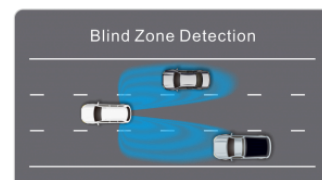

The BSS1LPB is based on microwave radar technology for extended distance and sensitivity. It adds an extra set of eyes and warns the driver if there are any vehicles in either blind spot before and during a lane change maneuver.

Rydeen's system uses GPS to initiate operation above 20 MPH, thus eliminating potential false alerts. Unlike other systems, it requires no drilling into the bumpers. Radar Sensor installs top or bottom of tag/license plate and alerts the driver with two compact LED Indicators mounted on the "A" Pillars and a small speaker. This Microwave system is more accurate than available ultrasonic-based sensor systems.

The kit also includes "Cross Traffic Detection Alert" for backing out of tight spaces where you can't see vehicles coming down the road before it's too late.

- High Accuracy Digital Microwave Radar Technology
- Two LED indicators for visual warning
- Buzzer speaker for audio warning
- GPS Antenna Included for Speed Sensing
- No drilling required
- Applicable for metal bumper vehicles (pickup trucks)
- Cross Traffic Alert while Reversing
- Works on all types of vehicles - trucks, cars, vans, and commercial.

Give your customers greater safety on the road with the BSS1LPB – and don't forget to ask about the other great products Rydeen offers.