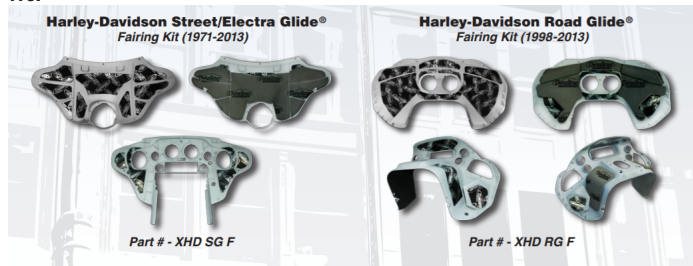

Dynamat Mobile

Leave the Good Vibrations to the Beach Boys!!

FAIRING KIT

Get Better Sound

**Stop Fairing Vibration
Reduce Distortion**

Dynamat Xtreme is the best soundproofing and vibration damping material for any vehicle. Did you know that even includes motorcycles? Dynamat Custom Cut Kits greatly improve the audio output in a Harley-Davidson.

Dynamat Custom Cut Kits retail at \$190 and \$240 and use the same Dynamat Xtreme customers have relied on for years. They take all of the guesswork out of installation into your Harley-Davidson fairing. The Computer Numeric Control (CNC) sheets are cut to your vehicle specifications and ensure a precise fit.